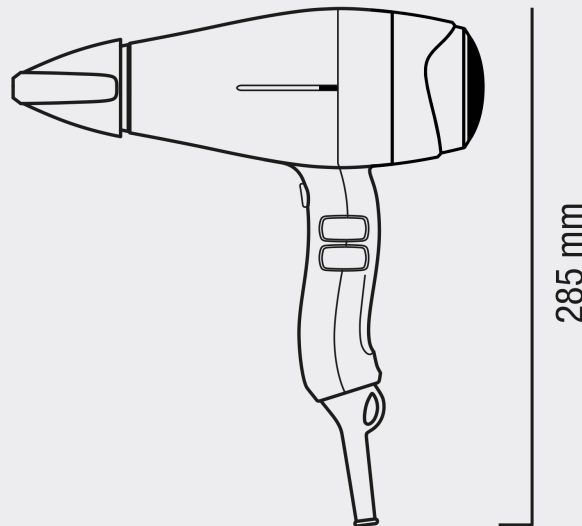

Mod. EP 2020D RC PW

EPOWER 2020 PURE WHITE

THE HIGH PERFORMANCE AND
ECO-FRIENDLY PROFESSIONAL HAIRDRYER

1600 W

255 mm

89 mm

285 mm