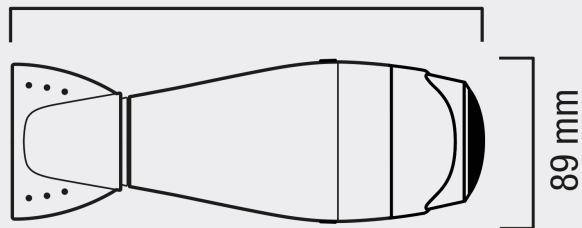

Mod. EP 2020D RC PW

EPOWER 2020 PURE WHITE

THE HIGH PERFORMANCE AND
ECO-FRIENDLY PROFESSIONAL HAIRDRYER

1600 W

255 mm

89 mm

285 mm